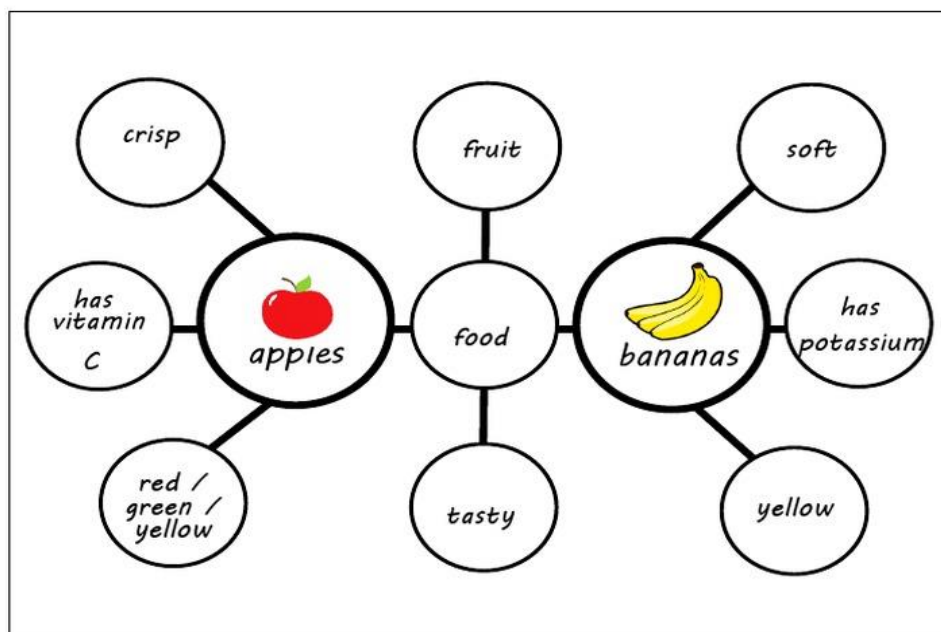

## DOUBLE BUBBLE MAP

The purpose of a Double Bubble Map is to compare and contrast two things.

### Example

Instruction: Apples and bananas have some common things and differences. Can you write them out?

### ***Make your own Double Bubble Map***

1. day vs. night
2. cat vs. dog
3. Line vs. Facebook
4. smartphone vs. laptop(notebook)
5. city vs. country
6. field vs. track
7. boy vs. girl
8. goose vs. duck
9. watch vs. clock
10. coffee vs. tea