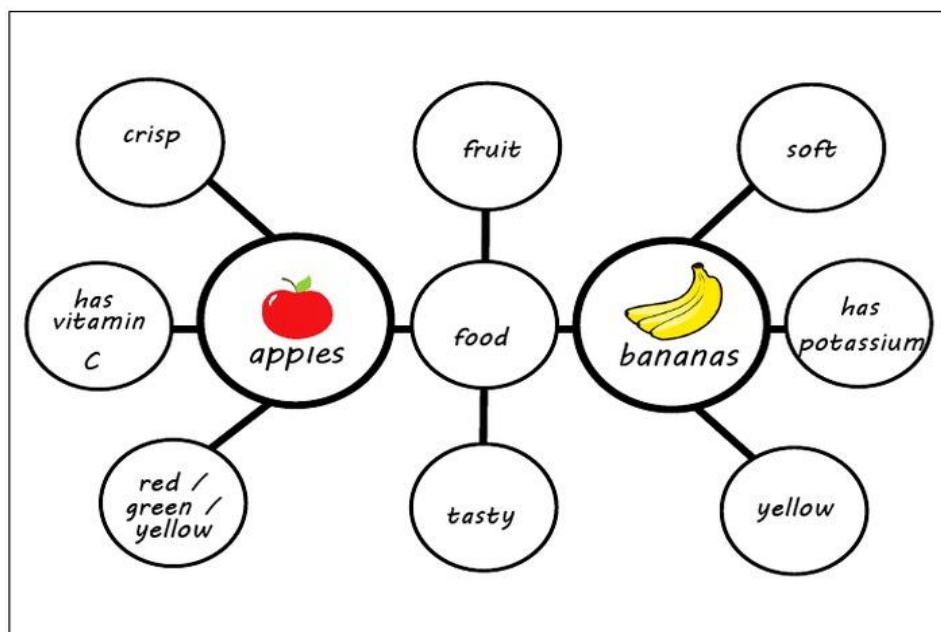

DOUBLE BUBBLE MAP

The purpose of a Double Bubble Map is to compare and contrast two things.

Example

Instruction: Apples and bananas have some common things and differences. Can you write them out?

Make your own Double Bubble Map

- 1. day vs. night
- 2. cat vs. dog
- 3. Line vs. Facebook
- 4. smartphone vs. laptop(notebook)
- 5. city vs. country
- 6. field vs. track
- 7. boy vs. girl
- 8. goose vs. duck
- 9. watch vs. clock
- 10. coffee vs. tea

Double Bubble Map for Comparing Similarities and Contrasting Differences